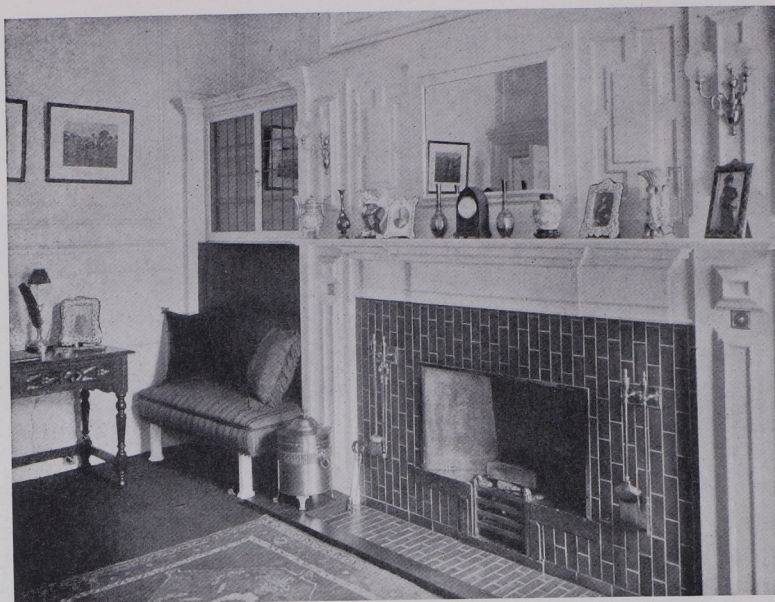

## A SMALL URBAN HOUSE: INTERIOR DESIGN.

THE SMOKING-ROOM, 78, UPPER BERKELEY STREET, LONDON. MATERIALS: WHITE PANELLING, DULL GREEN TILES, GREEN BRASS FITTINGS

Walter Cave, F.R.I.B.A., Architect

THE HALL, 78, UPPER BERKELEY STREET, LONDON, W. BY KIND PERMISSION OF MRS. HICKS. THE WOOD PANELLING IS CREAMY WHITE, FORMING A QUIET AND EFFECTIVE BACKGROUND IN CONTRASTIVE HARMONY WITH THE OAK DOORS, THE OLD FURNITURE, AND THE MARBLE FIREPLACE