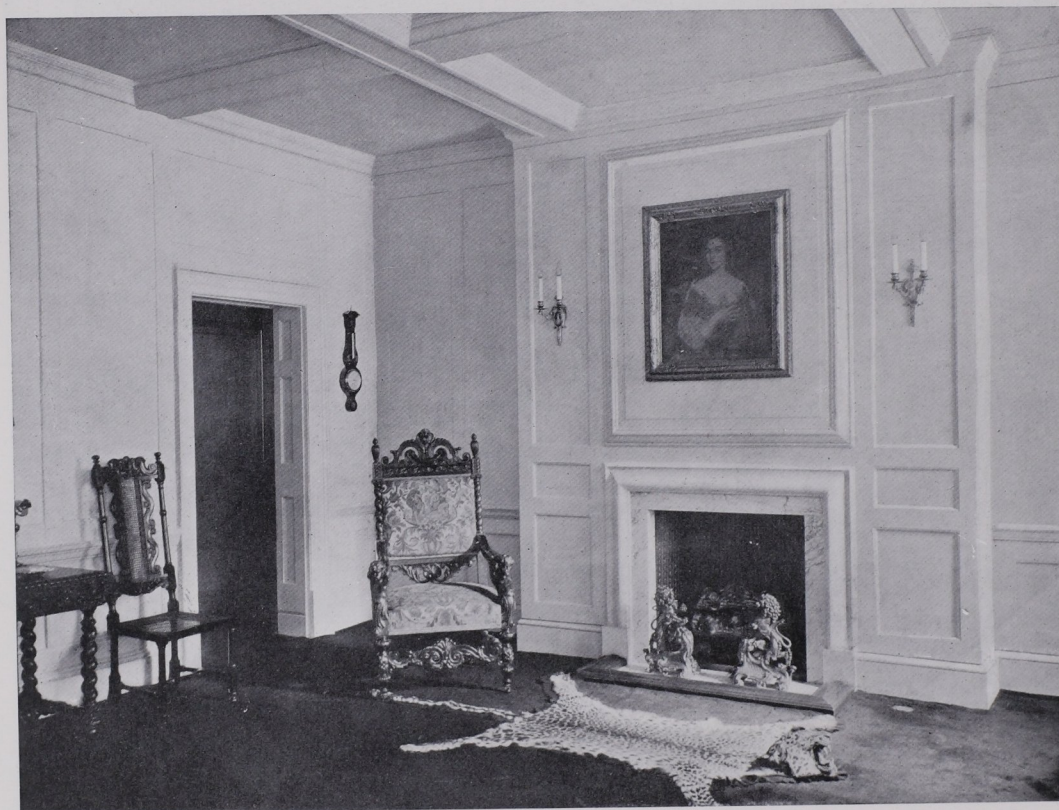

## A SMALL URBAN HOUSE: INTERIOR DESIGN.

THE SMOKING-ROOM, 78, UPPER BERKELEY STREET, LONDON. MATERIALS: WHITE PANELLING, DULL GREEN TILES, GREEN BRASS FITTINGS

Walter Cave, F.R.I.B.A., Architect

THE HALL, 78, UPPER BERKELEY STREET, LONDON, W. BY KIND PERMISSION OF MRS. HICKS. THE WOOD PANELLING IS CREAMY WHITE, FORMING A QUIET AND EFFECTIVE BACKGROUND IN CONTRASTIVE HARMONY WITH THE OAK DOORS, THE OLD FURNITURE, AND THE MARBLE FIREPLACE