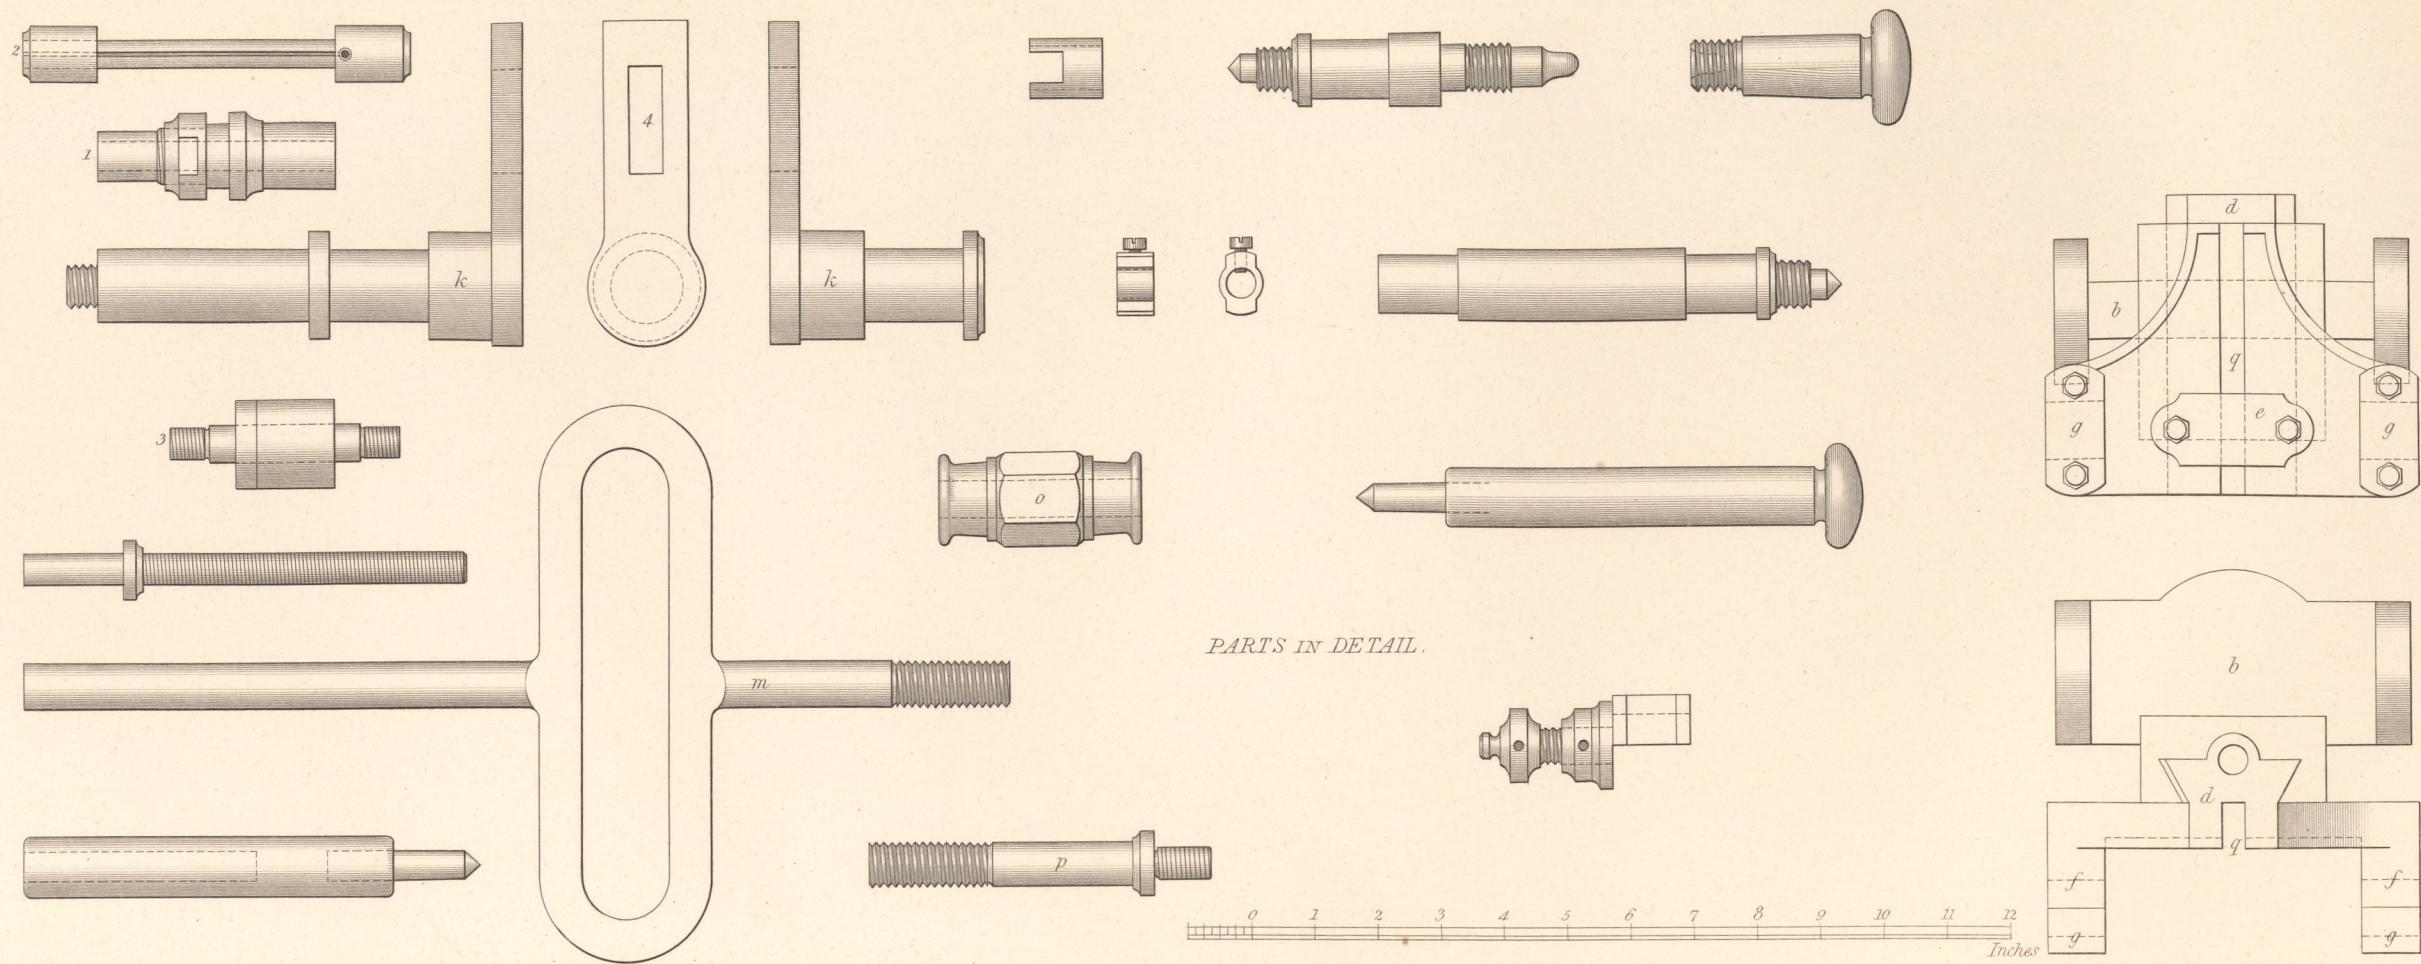

MACLEA & MARCH'S.
SMALL FLUTING MACHINE AND LATHE. N^o 2.

Plate 4.

John Weale Architectural Library, 59, High Holborn.

W. A. Beaver, sc.