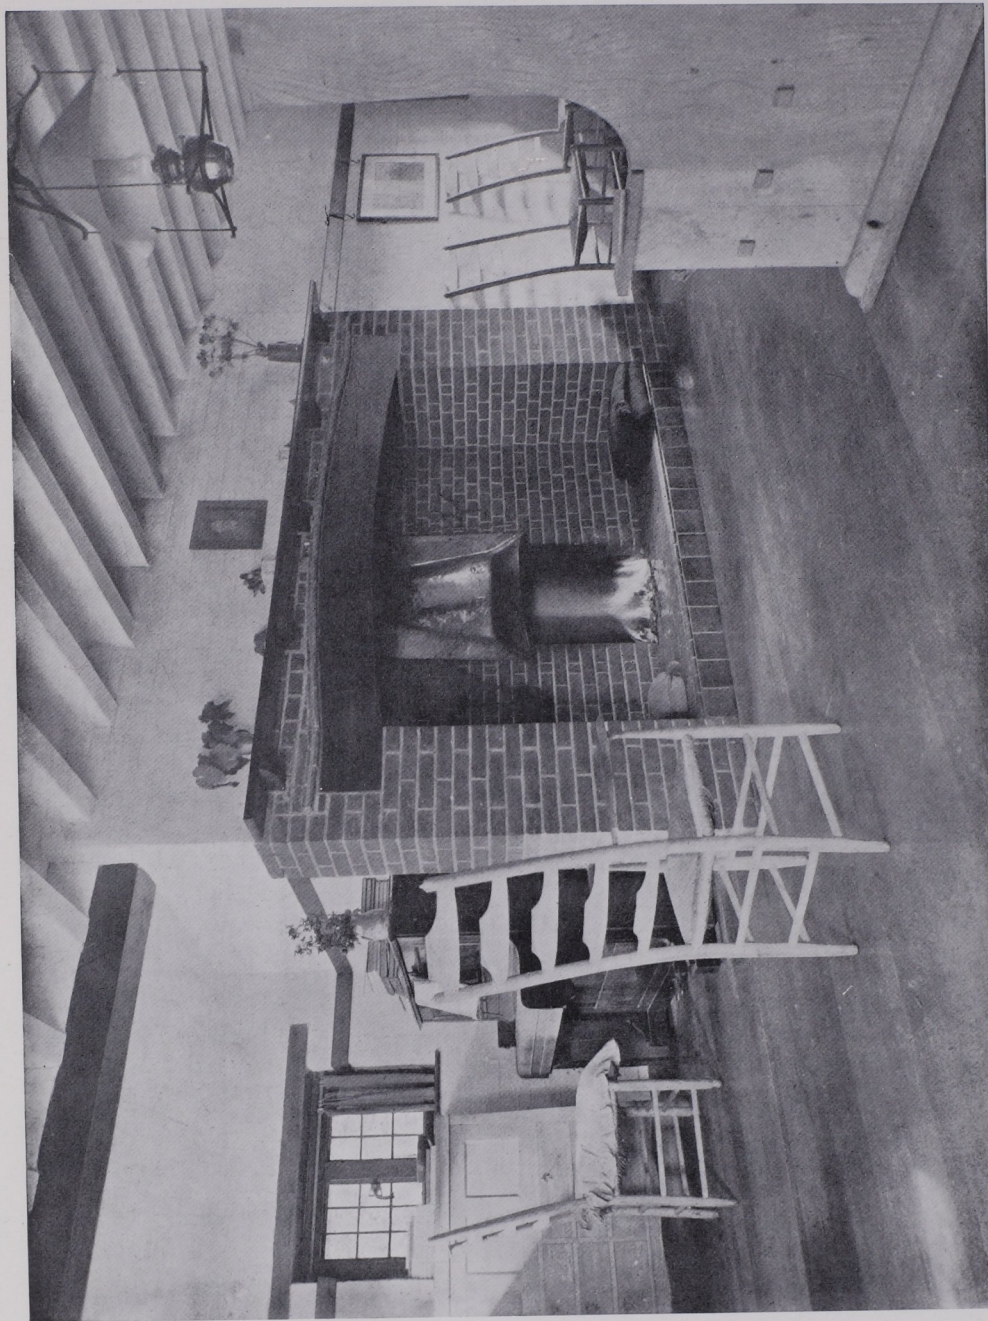

A COTTAGE HOME: INTERIOR DESIGN

THE LIVING-ROOM, LANESIDE, LETCHWORTH GARDEN CITY. THE WALLS OF THIS ROOM ARE UNPLASTERED AND THEIR BRICKWORK IS POINTED AND WHITEWASHED. THE OPEN FIREPLACE IS BUILT OF SAND-FACED RED BRICKS