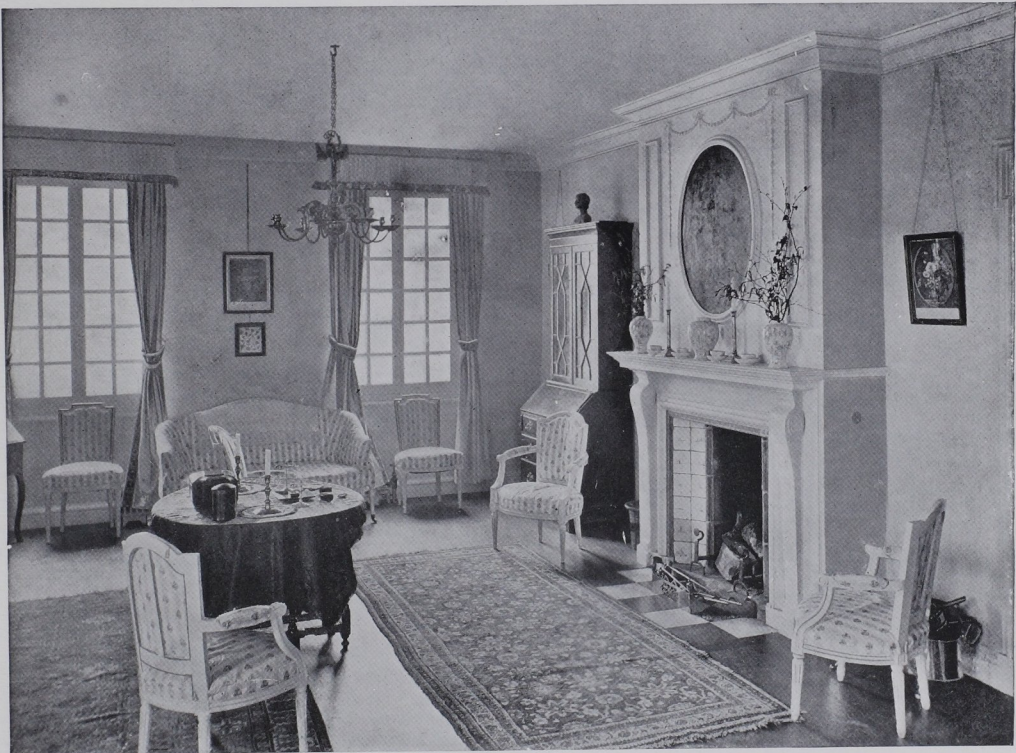

## A SMALL COUNTRY HOUSE IN BERKSHIRE

THE ARCHITECT'S OWN RESIDENCE, BREACH HOUSE, CHOLSEY, BERKSHIRE. VIEW OF THE NORTH-WEST OR ENTRANCE FRONT. THE WALLS ARE COVERED WITH SANDED STUCCO WASHED WITH COLOUR, THE ROOFS ARE TILED

BREACH HOUSE, CHOLSEY, BERKSHIRE

GIVING A VIEW OF THE DRAWING-ROOM

E. P. Warren, F.R.I.B.A., F.S.A., Architect