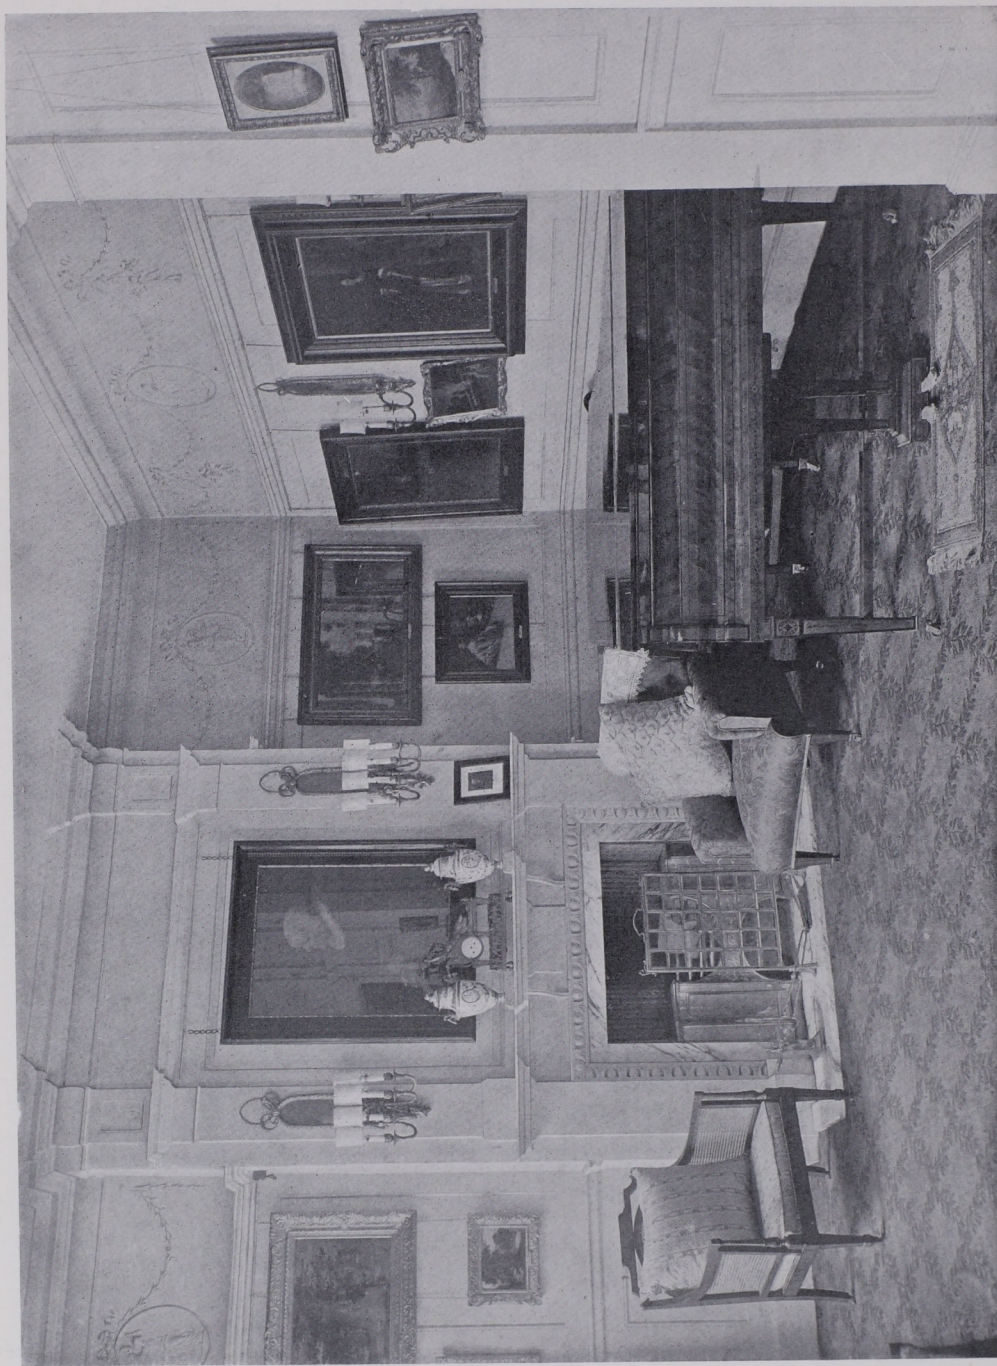

URBAN HOUSE: INTERIOR DESIGN

THE DRAWING-ROOM, 16, UPPER BERKELEY STREET, LONDON, W.

REPRODUCED BY PERMISSION OF EDWIN BECKSTEIN, ESQ.

WALTER CAVE, F.R.I.B.A., Architect