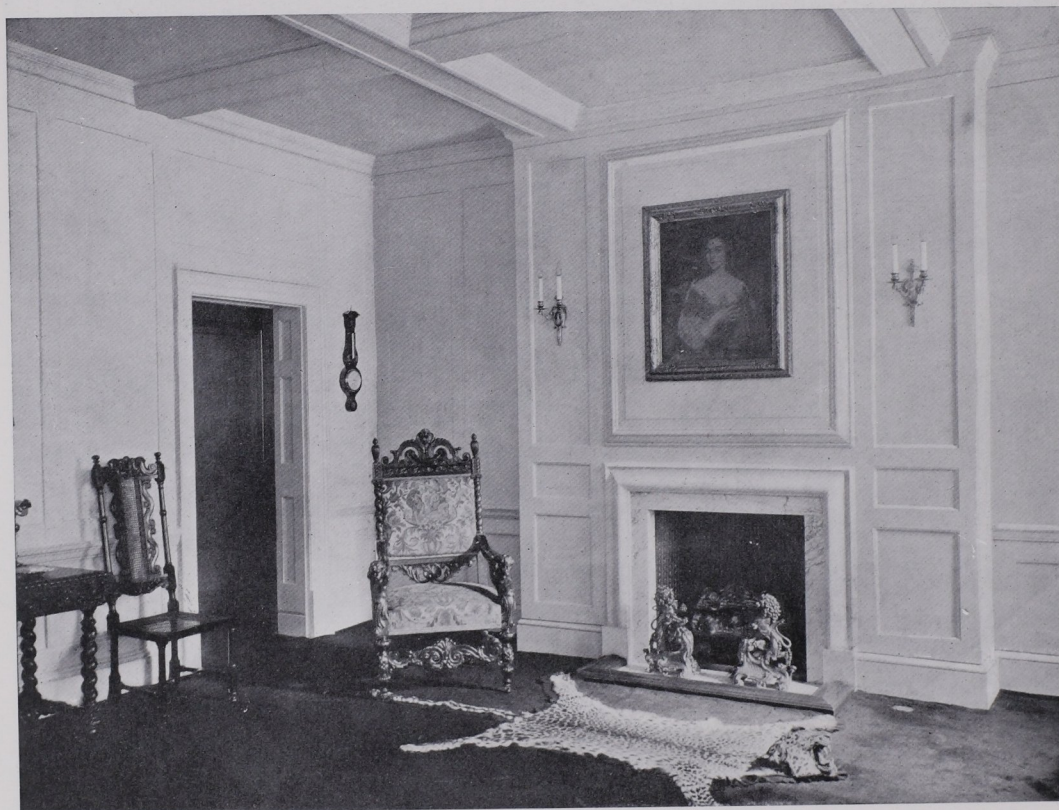

A SMALL URBAN HOUSE: INTERIOR DESIGN.

THE SMOKING-ROOM, 78, UPPER BERKELEY STREET, LONDON. MATERIALS: WHITE PANELLING, DULL GREEN TILES, GREEN BRASS FITTINGS

Walter Cave, F.R.I.B.A., Architect

THE HALL, 78, UPPER BERKELEY STREET, LONDON, W. BY KIND PERMISSION OF MRS. HICKS. THE WOOD PANELLING IS CREAMY WHITE, FORMING A QUIET AND EFFECTIVE BACKGROUND IN CONTRASTIVE HARMONY WITH THE OAK DOORS, THE OLD FURNITURE, AND THE MARBLE FIREPLACE