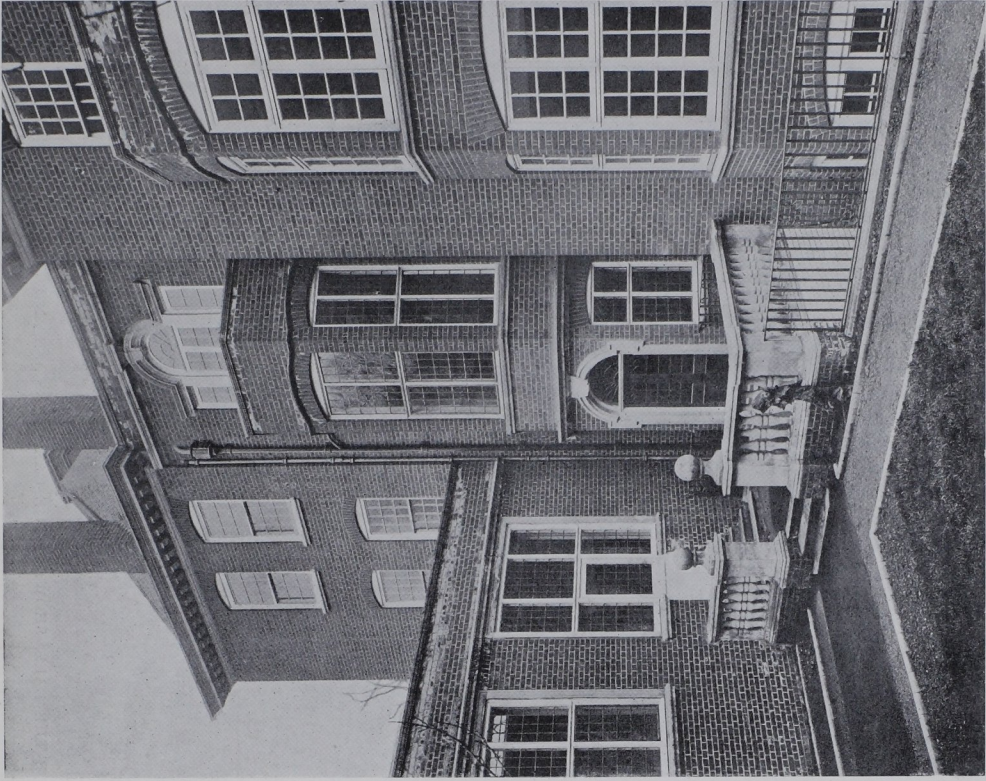

URBAN HOUSE: EXTERIOR DESIGN

GARDEN FRONT

E. P. Warren, F.R.I.B.A., F.S.A., Architect