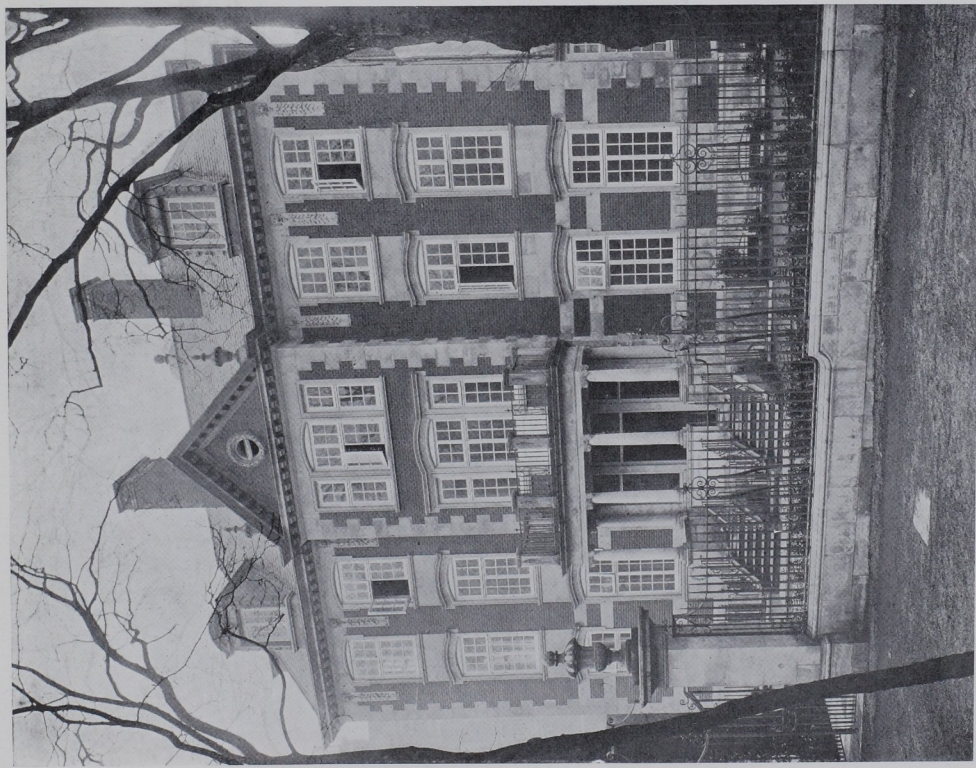

URBAN HOUSE: EXTERIOR DESIGN

GARDEN FRONT

E. P. Warren, F.R.I.B.A., F.S.A., Architect