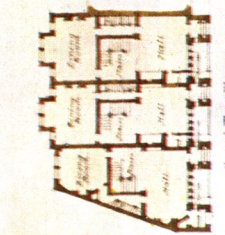

FOURTEEN & FIFTEEN
 ARCHITECTS
 11, MANCHESTER SQUARE
 LONDON

Houses Basil Street
 BROMPTON

ARNOLD MITCHELL, ARCHT
 11 MANCHESTER SQUARE
 LONDON

THESE HOUSES ARE IN DOULTON'S CARRARA TERRA COTTA WITH THE MAXIMUM OF VARIETY IN ITS TINTS. EACH HOUSE HAS NINE BEDROOMS; THERE ARE TWO DRAWING-ROOMS ON THE FIRST FLOOR; BELOW, ON THE GROUND FLOOR, A DINING-ROOM AND A LARGE PANELLLED HALL; THE STAIRCASES, HAVING DOMES AND GALLERIES OVER THEM, MAKE A VERY PICTURESQUE INTERIOR