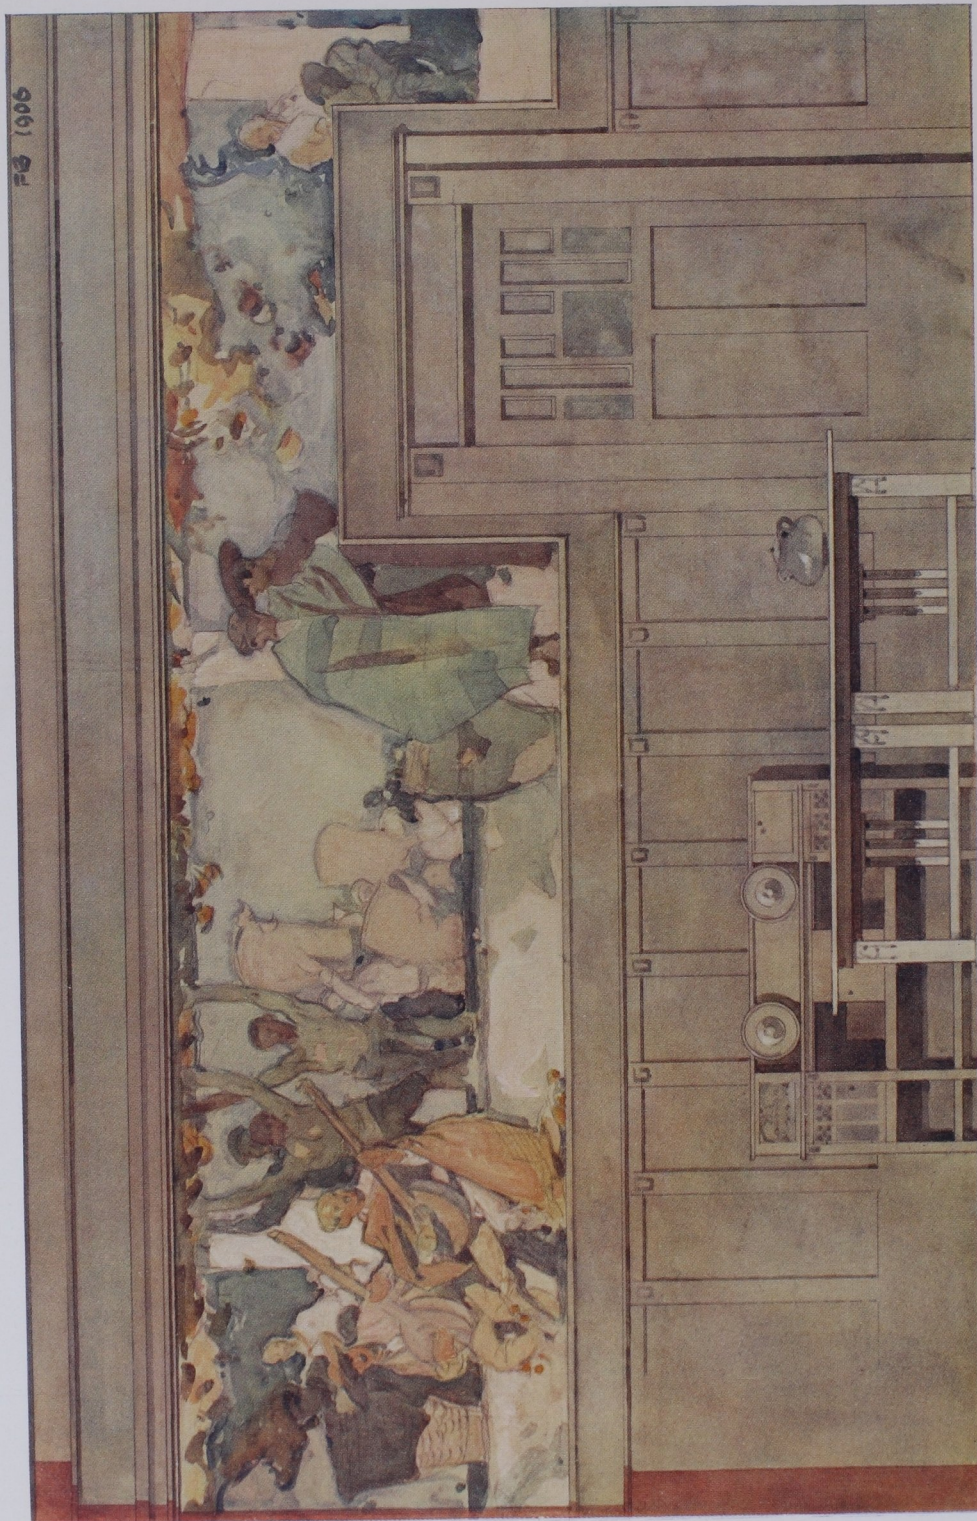

Feb 1906

SKETCH FOR A PORTION OF THE DINING-ROOM, PALAZZO REZZONICO, VENICE. THE WOODWORK IS OF GREY OAK INLAID WITH EBONY AND BOX.
A PAINTED FRIEZE

Frank Brangwyn, A.R.A., Painter & Designer