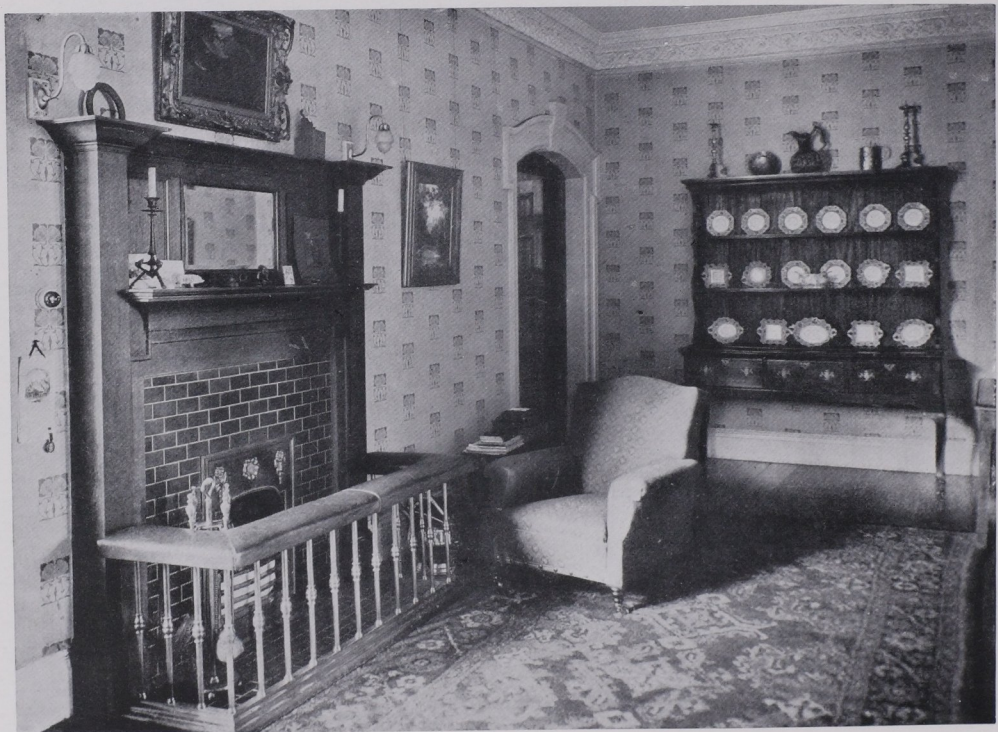

FLATS FOR THE WELL-TO-DO: INTERIOR DESIGN

VIEW OF A MAIN ENTRANCE HALL, NORTH GATE, REGENT'S PARK, LONDON

F. M. Elgood, A.R.I.B.A., Architect

ENTRANCE HALL IN A FLAT, NORTH GATE, REGENT'S PARK, LONDON. BY PERMISSION OF H. W. COLES, ESQ. THIS HALL HAS A WINDOW AND IS LARGE ENOUGH TO BE A PLEASANT LOUNGE