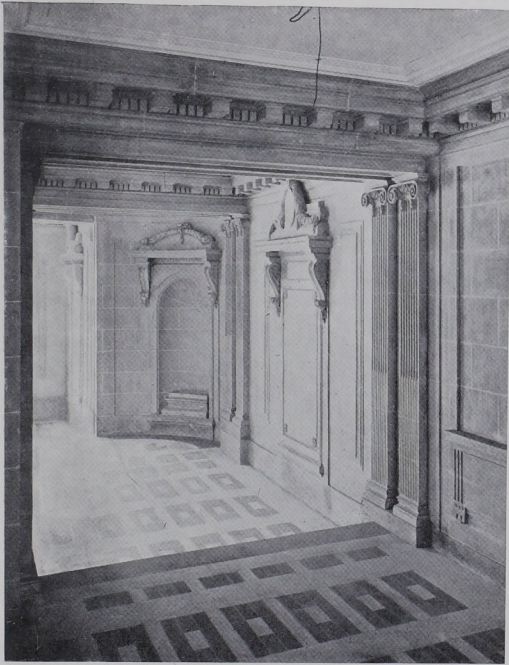

MANSION FLATS: INTERIOR DESIGN

MANSION FLATS, 25, BERKELEY SQUARE, LONDON
ON THE GROUND FLOOR

THE WORK IS CARRIED OUT IN STONE COMPOSITION
ON THE STAIRCASE

MANSION FLATS, 25, BERKELEY SQUARE, LONDON.
NEAR THE ENTRANCE HALL

IN THIS BUILDING THE RENT OF A FLAT IS £850 PER ANNUM, INCLUDING RATES AND TAXES

THE WORK IS CARRIED OUT IN STONE COMPOSITION
NEAR THE ENTRANCE HALL

Frank T. Verity, F.R.I.B.A., Architect