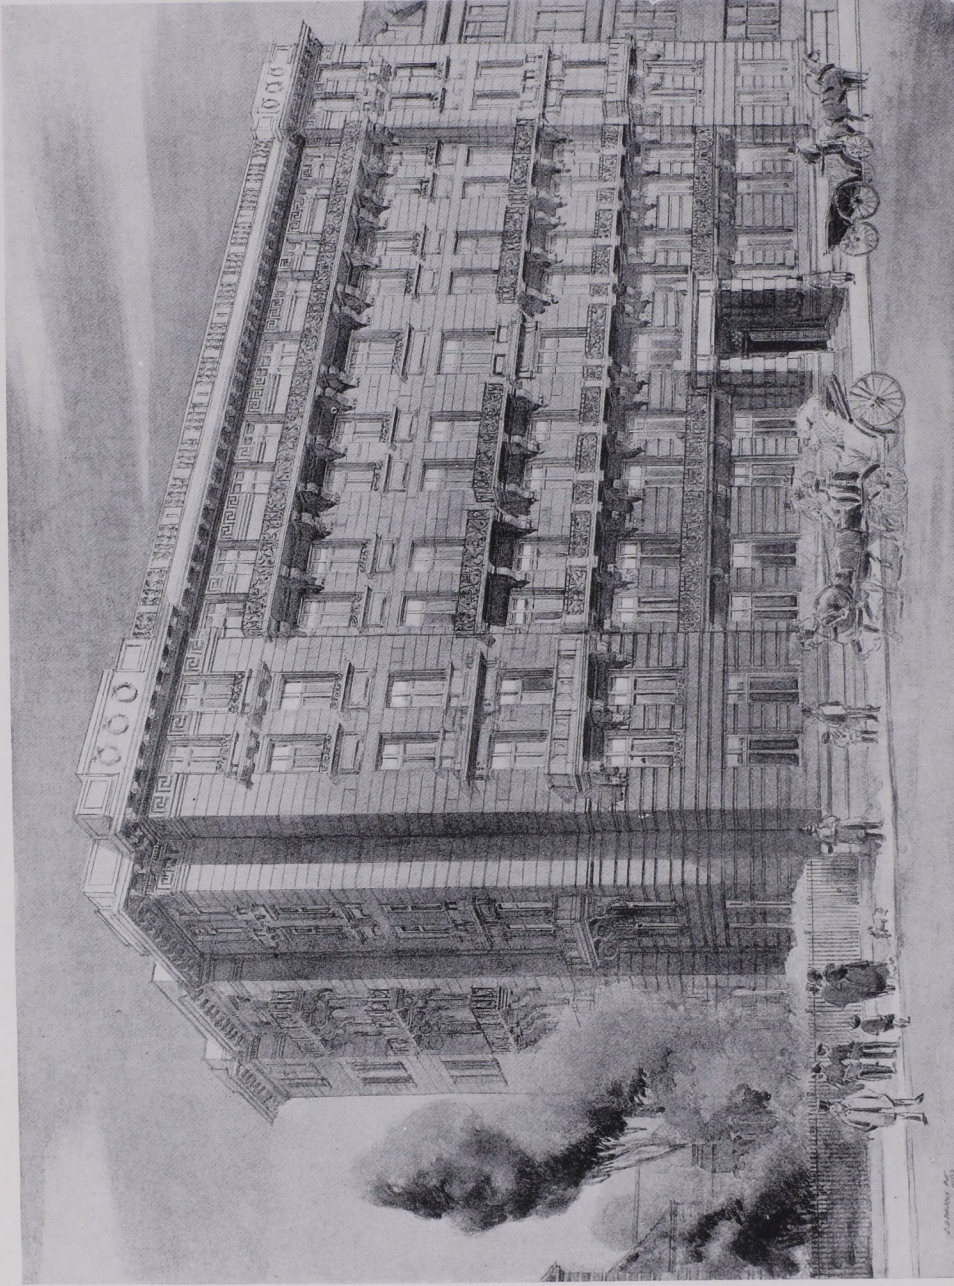

MANSION FLATS: EXTERIOR DESIGN

12, HYDE PARK PLACE, LONDON, W. A BLOCK OF MANSION FLATS, BUILT OF HAM HILL STONE, WITH A ROOF OF ASPHALT. IN THIS BUILDING THE RENT OF A SUITE OF ROOMS IS £700 PER ANNUM, INCLUDING RATES AND TAXES